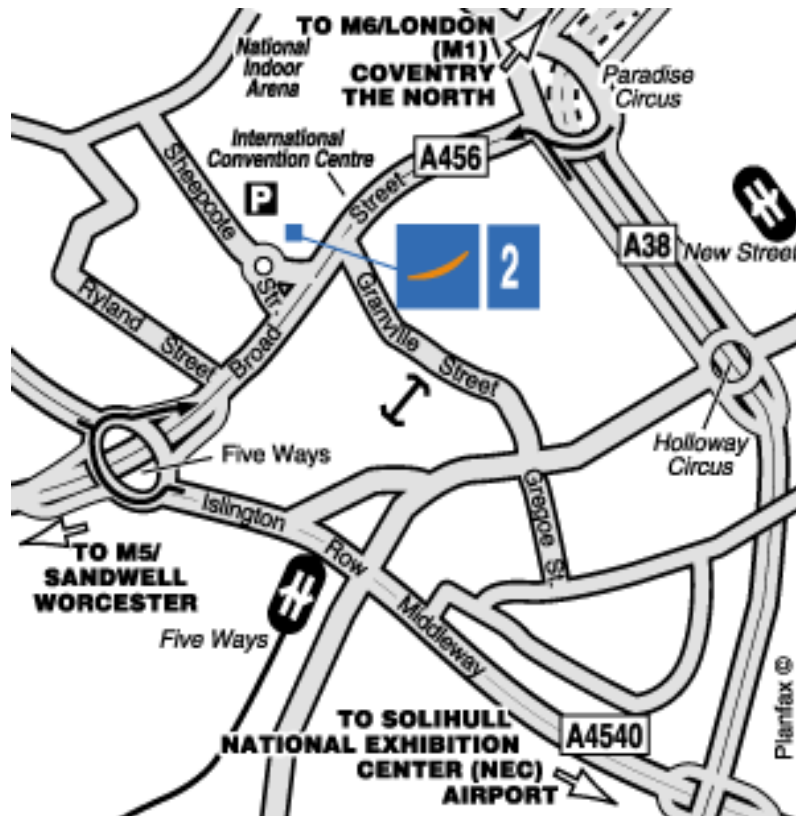

## External Marking of Key Stage 2 & 3 and Year 7 Progress Tests 2005 Marker Training

Location: Novotel Birmingham Centre, 70 Broad Street, Birmingham, West Midlands B1 2HT

### From M6 North or South

- Leave the M6 at Junction 6 and proceed onto the A38 Aston Expressway
- Continue along the A38M, passing over the flyover and into the first underpass keeping to the left
- Upon leaving the underpass move to the left **do not go through a second underpass** follow signs to M5 West and the A456 Kidderminster
- Continue to Paradise Circus - a large roundabout
- Leave the roundabout at the 3rd exit onto Broad Street (A456 Kidderminster)
- Continue up Broad Street - the Novotel is on your right-hand side just before the traffic lights (opposite the Travelodge)

### From M5 North or South

- Leave the M5 at Junction 3 -signposted A456
- Follow the Birmingham City Centre signs
- This will take you to the Hagley Road - follow the Hagley Road until you come to Five Ways roundabout
- Take the second turning off the island onto Broad Street
- The Novotel is situated on your left -just past M6 North the first set of traffic lights

### Novotel Car Parking

- The car park is situated to the right of the main entrance - drive up to the blue gate and it opens automatically.
- If the 'full sign' on the left at the top of the ramp is showing, there is a public car park located at the rear of the hotel.
- To get there -turn right at the front of the hotel, right at the traffic lights and right again at the island